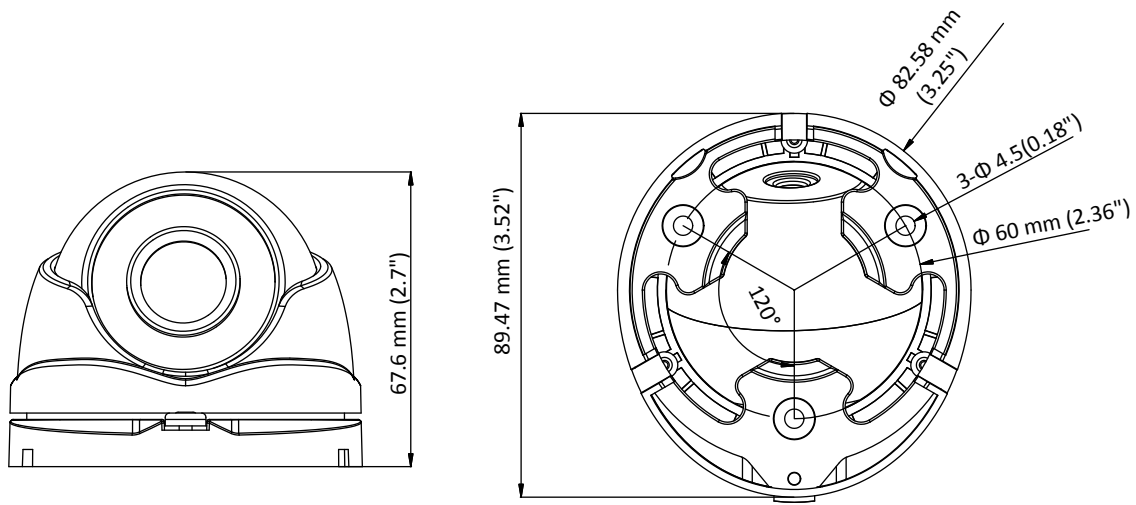

**DS-2CE56C0T-IRMF**  
**HD 720p IR Turret Camera**

**Key Features**

- 1 megapixel high performance CMOS
- Analog HD output, up to 720p resolution
- Day/Night switch
- DNR
- Smart IR
- Up to 20 m IR distance
- Switchable TVI/AHD/CVI/CVBS
- IP66

## Specification

<b>Camera</b>	
Image Sensor	1 MP CMOS Image Sensor
Signal System	PAL/NTSC
Effective Pixels	1296 (H) × 732 (V)
Min. illumination	0.1 Lux@(F1.2,AGC ON), 0 Lux with IR
Shutter Time	1/25 (1/30) s to 1/50,000 s
Lens	2.8 mm, 3.6 mm, 6 mm optional
	Field of view: 70.9° (3.6 mm), 92° (2.8 mm), 56.7° (6 mm)
Lens Mount	M12
Day & Night	ICR
Angle Adjustment	Pan: 0° to 360°, Tilt: 0° to 75°, Rotation: 0° to 360°
Synchronization	Internal synchronization
Video Frame Rate	720p@25fps/720p@30fps
HD Video Output	1 analog HD output
S/N Ratio	>62 dB
<b>General</b>	
Operating Conditions	-40 °C to 60 °C (-40 °F to 140 °F), Humidity: 90% or less (non-condensation)
Power Supply	12 V DC ± 15%
Power Consumption	Max. 4 W
Protection Level	IP66
IR Range	Up to 20 m
Dimensions	89.47 × 67.6 mm (3.52" × 2.7")
Weight	340 g (0.75 lb.)

## Dimensions